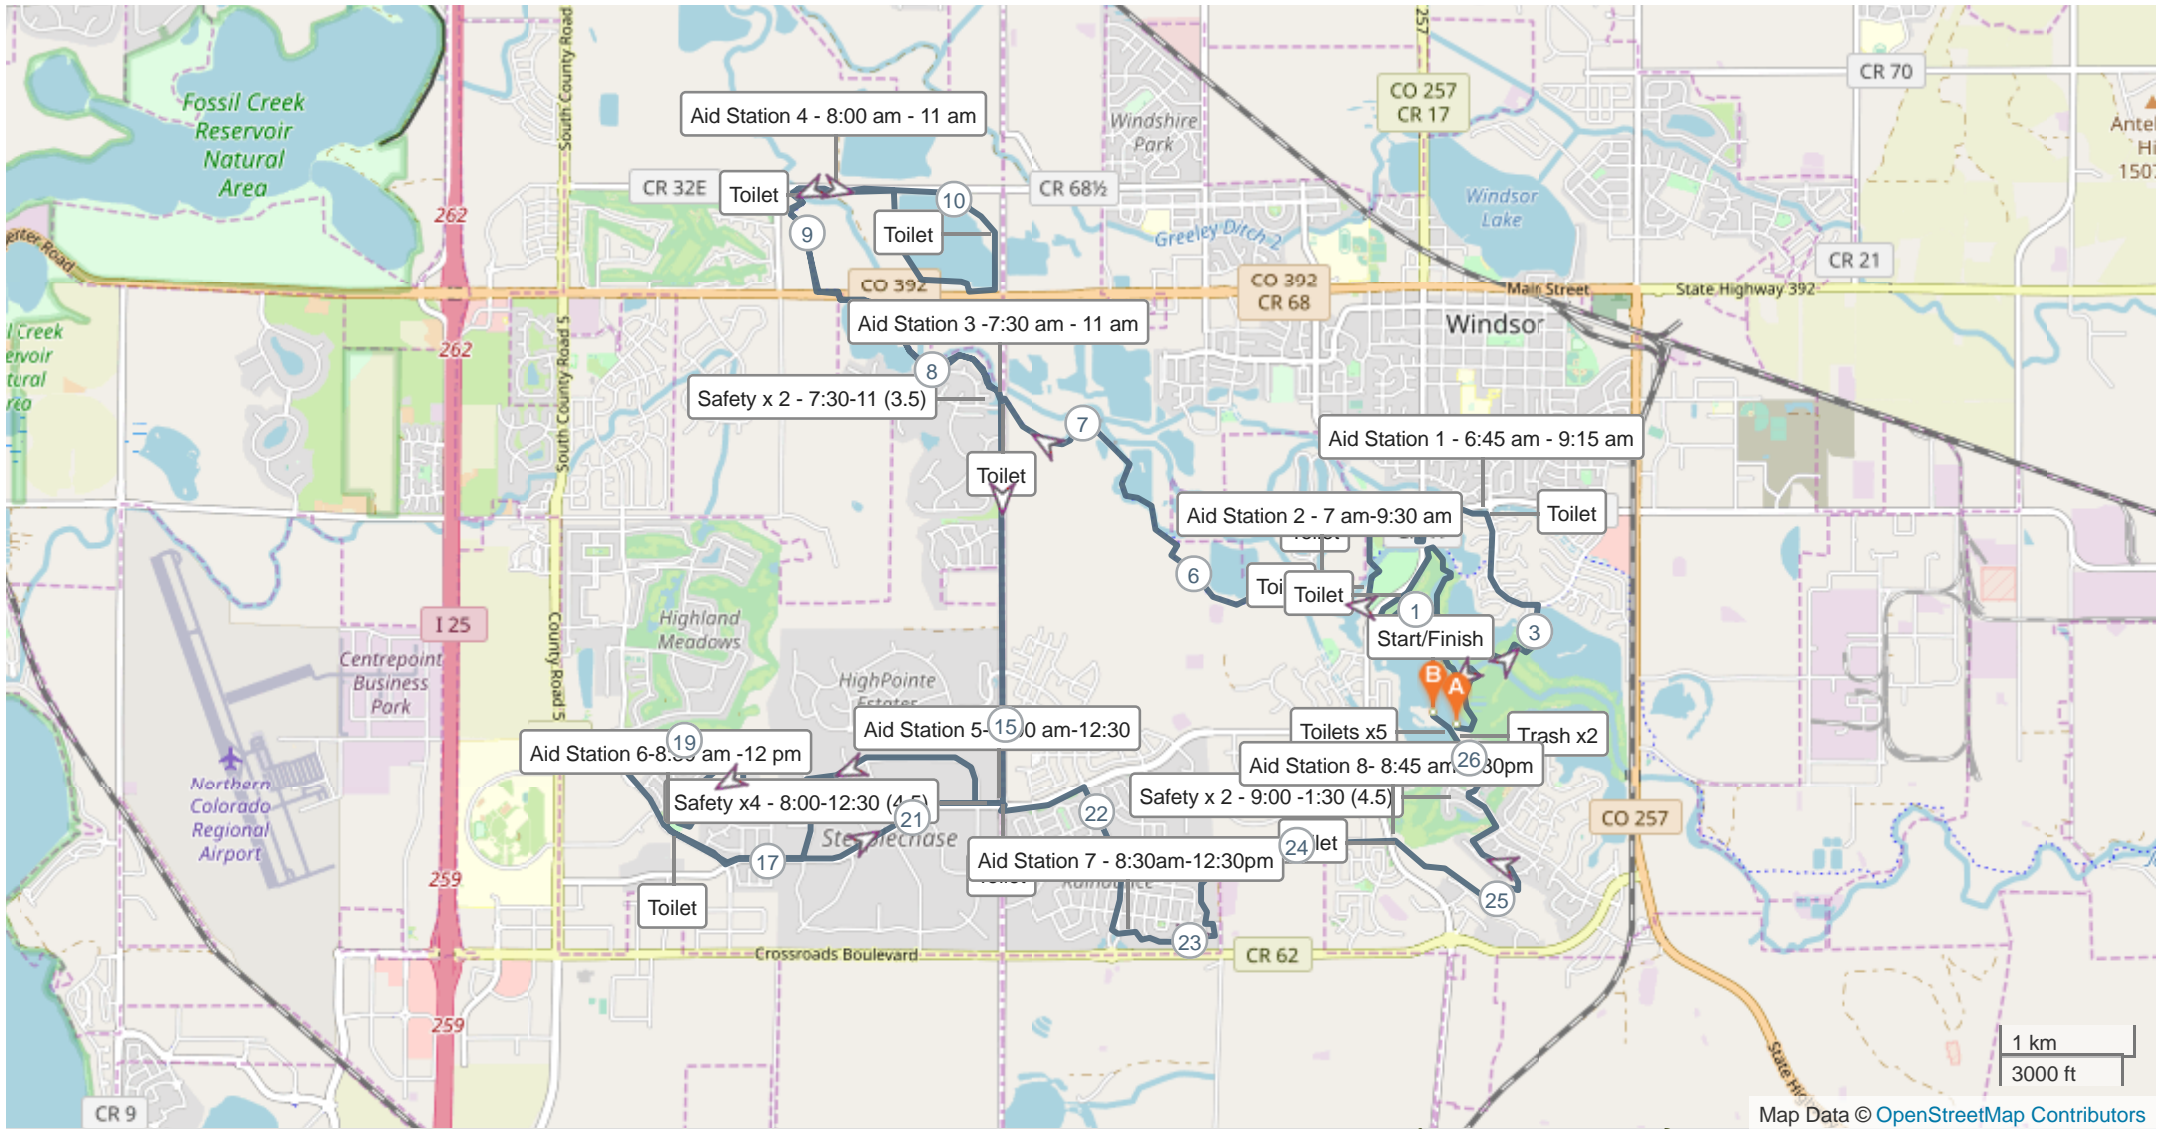

Windsor 26.2

1 km
3000 ft

Map Data © OpenStreetMap Contributors

5016 ft

4754 ft