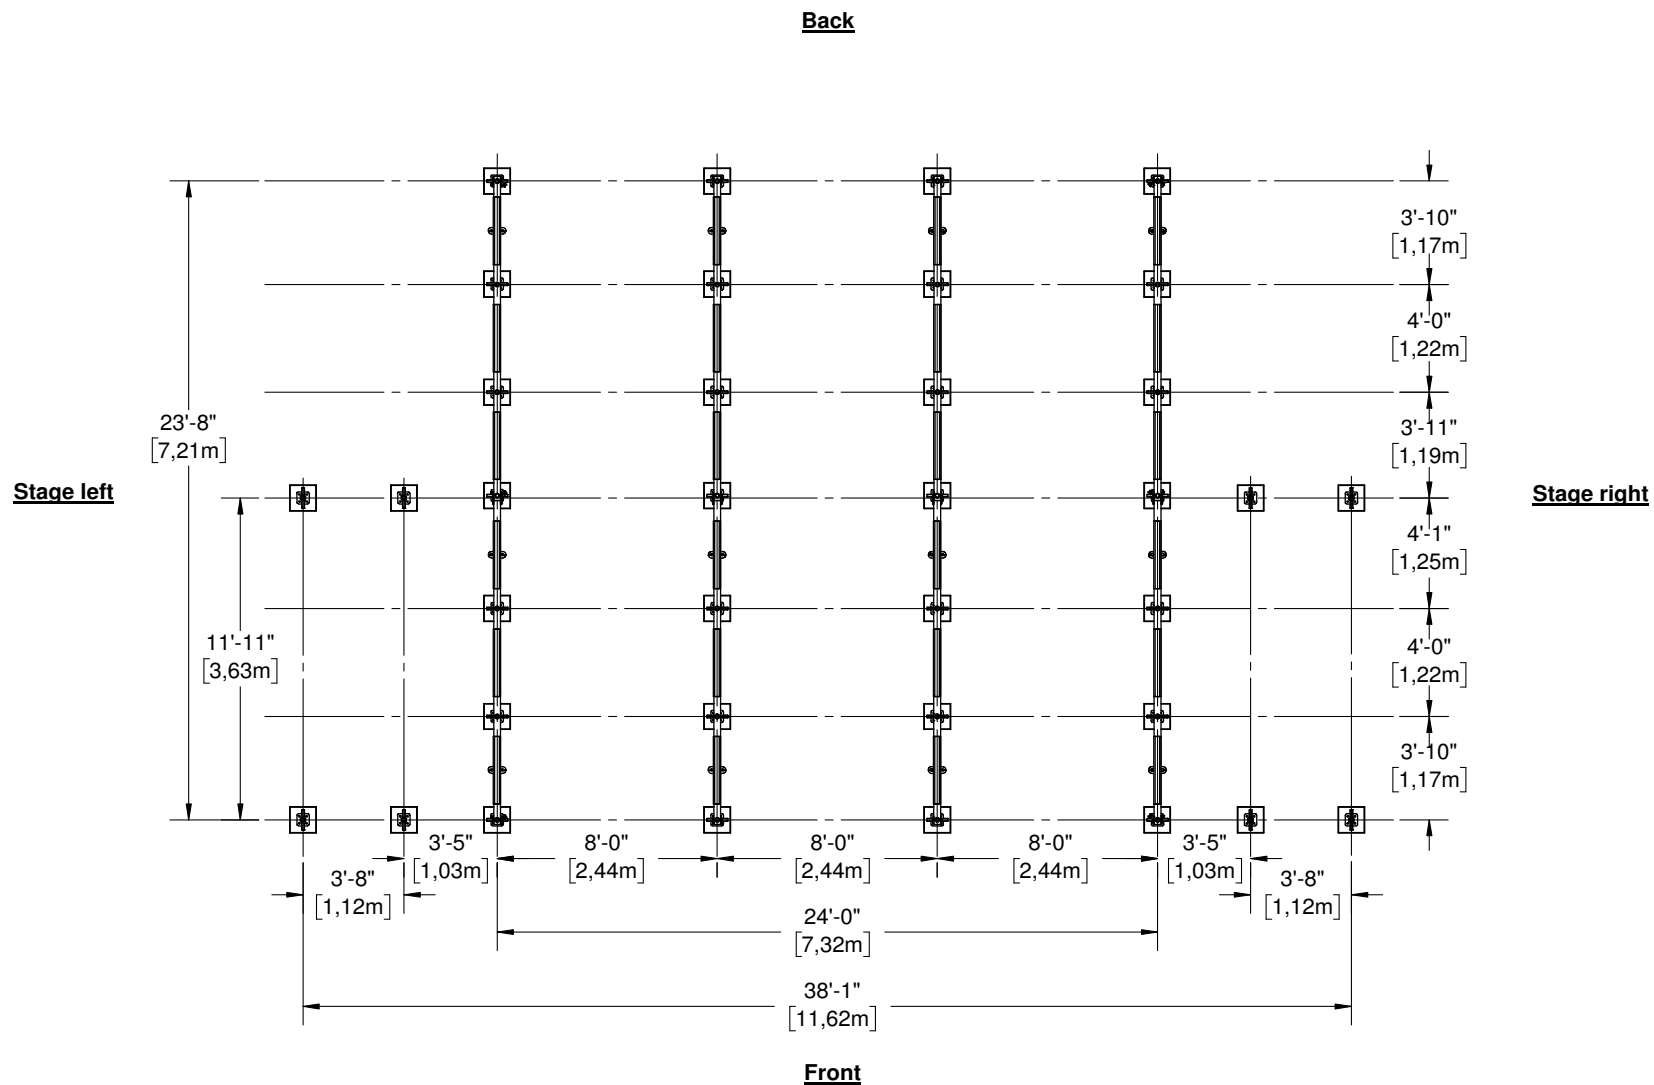

NOTE: Mandatory ballast weights are removed for drawing

* Camera condos do not come standard with the FOH 2424

Drawings may show stage equipped with optional accessories. May be sold separately.

© 2020 - All rights reserved, Stageline Mobile Stage Inc. Any and all forms of adaptation or reproduction of this document including the plans and drawings, in whole or in part, are strictly forbidden without the written authorisation of Stageline Mobile Stage Inc. Mass may vary depending on options. Technical specifications may change without notice. Stage specifications are subject to change without notice. Figures are nominal.