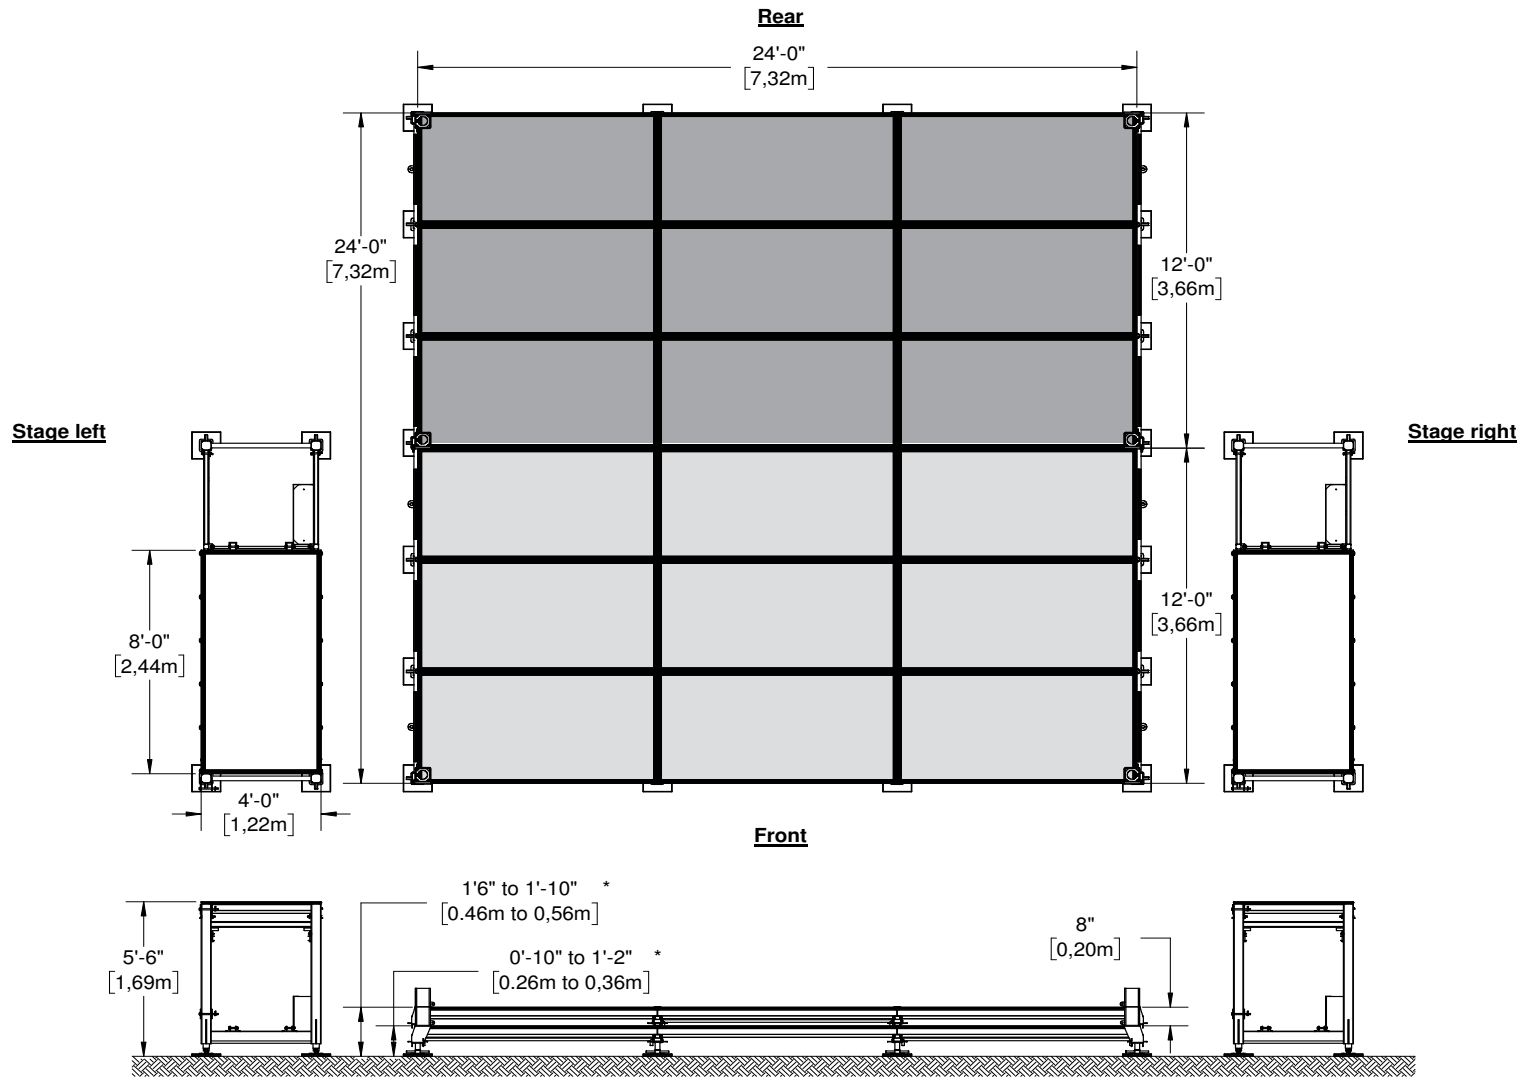

* Stageline standard height

NOTE: Mandatory ballast weights are removed for drawing

* Camera condos do not come standard with the FOH 2424

Drawings may show stage equipped with optional accessories. May be sold separately.

© 2020 - All rights reserved, Stageline Mobile Stage Inc. Any and all forms of adaptation or reproduction of this document including the plans and drawings, in whole or in part, are strictly forbidden without the written authorisation of Stageline Mobile Stage Inc. Mass may vary depending on options. Technical specifications may change without notice. Stage specifications are subject to change without notice. Figures are nominal.