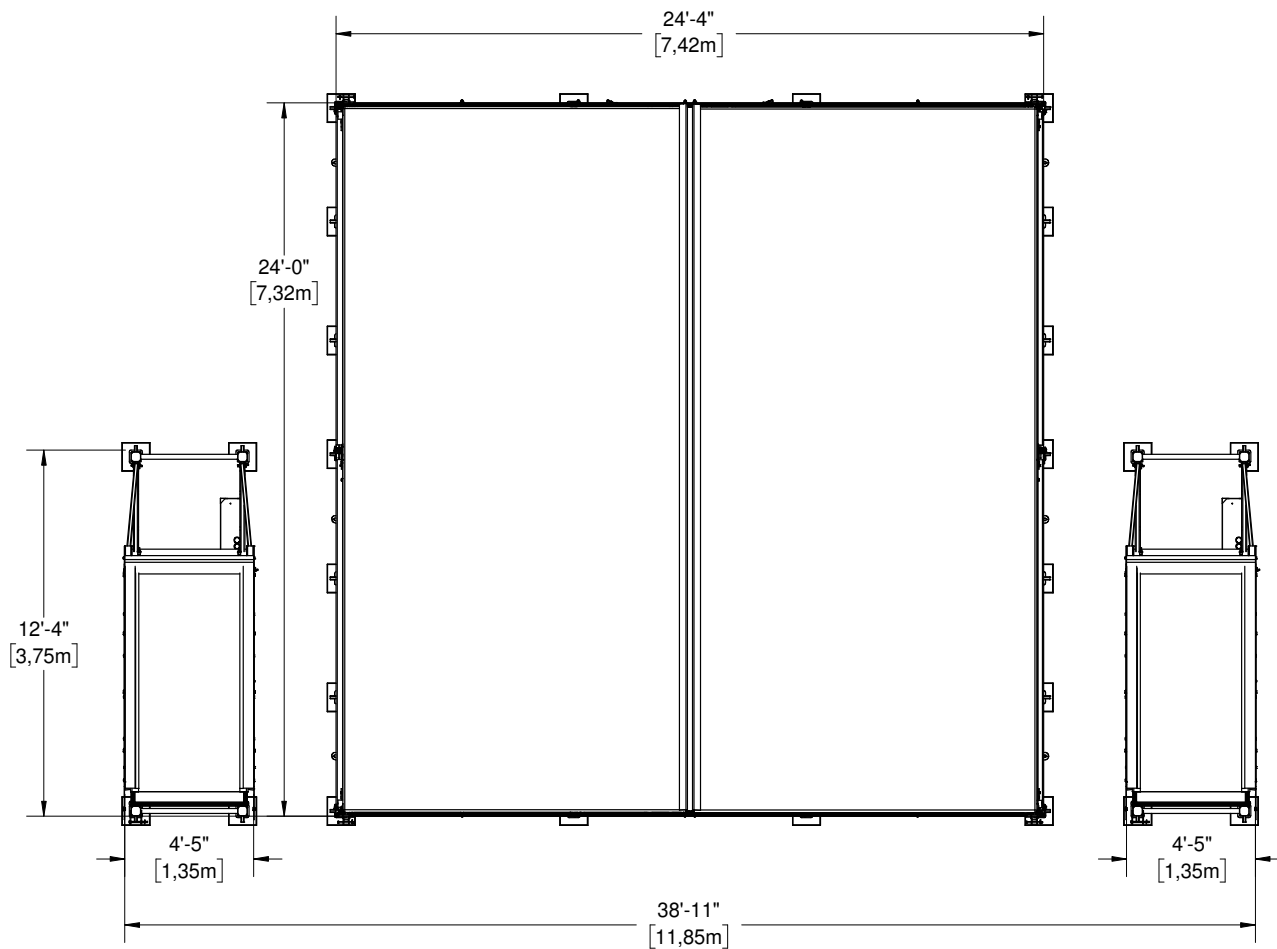

NOTE: Mandatory ballast weights are removed for drawing

* Camera condos do not come standard with the FOH 2424

Drawings may show stage equipped with optional accessories. May be sold separately.

© 2020 - All rights reserved, Stageline Mobile Stage Inc. Any and all forms of adaptation or reproduction of this document including the plans and drawings, in whole or in part, are strictly forbidden without the written authorisation of Stageline Mobile Stage Inc. Mass may vary depending on options. Technical specifications may change without notice. Stage specifications are subject to change without notice. Figures are nominal.