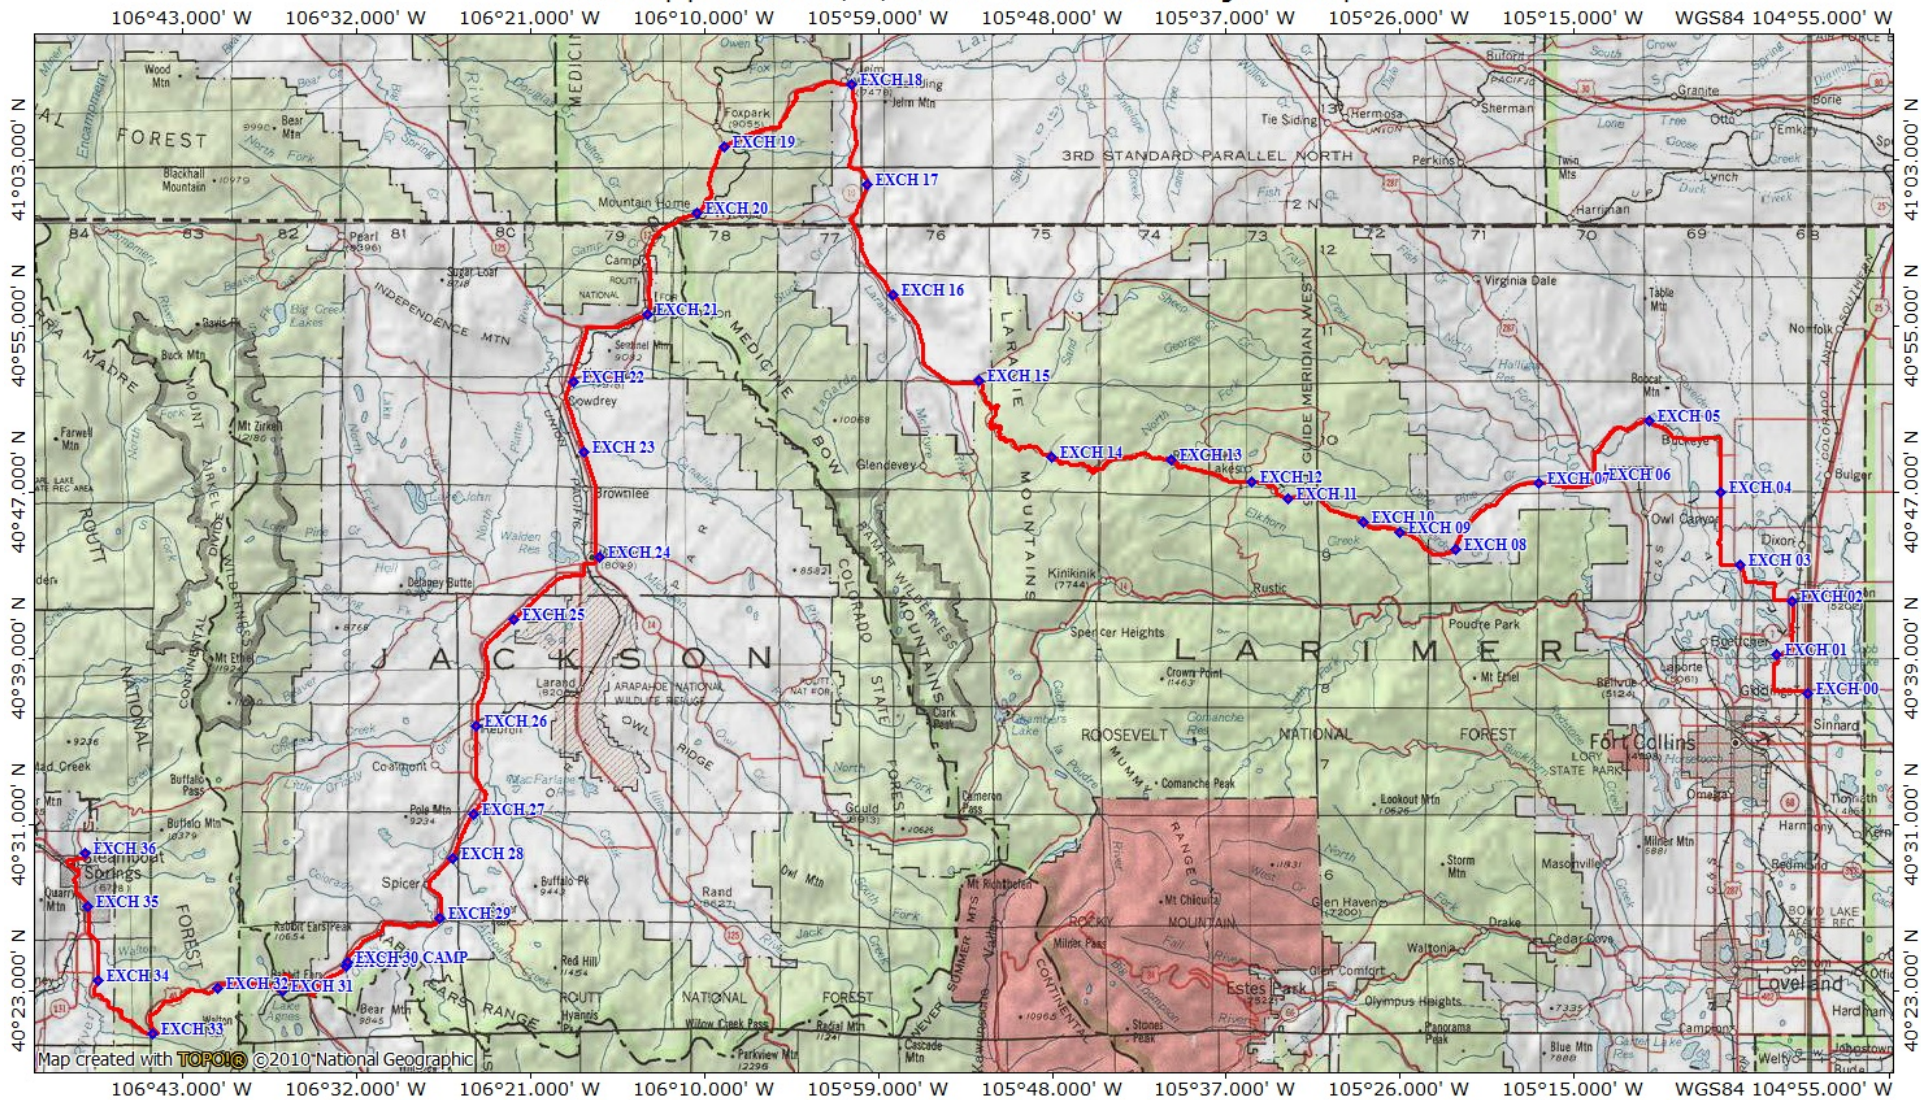

TOPO! map printed on 05/23/12 from "WWR Final Exchanges 2012.tpo"

TN MN  
9 1/2°  
05/23/12