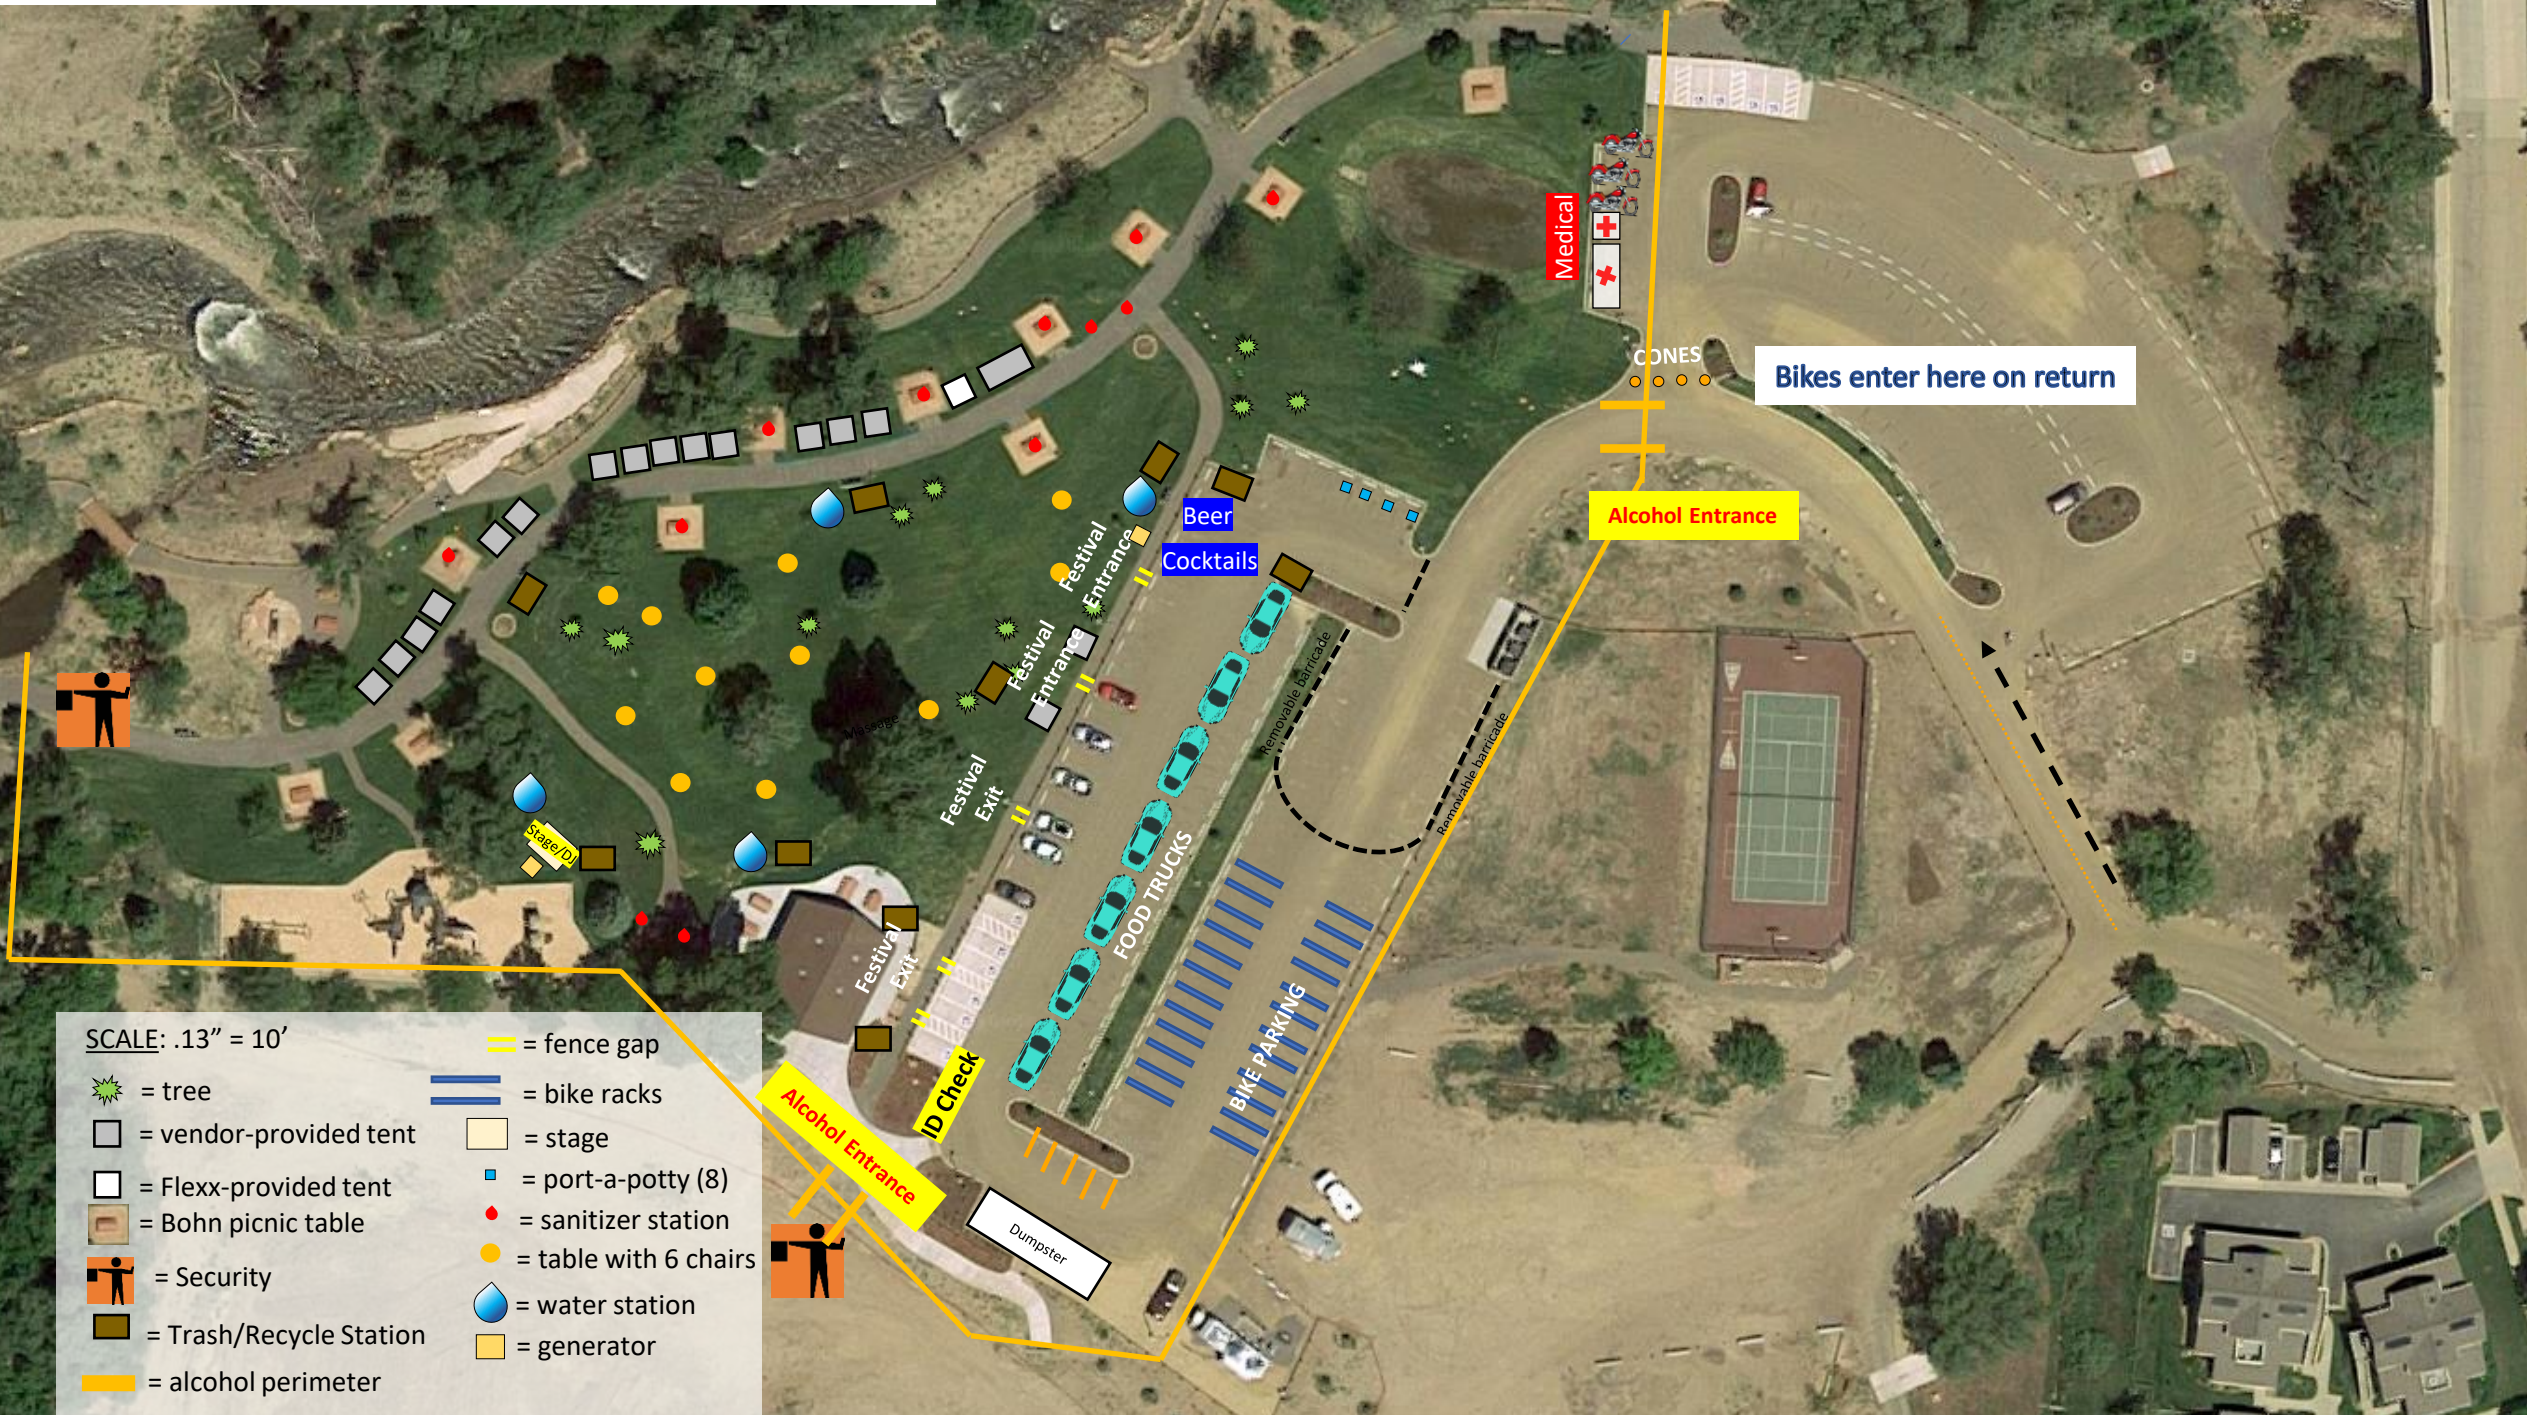

FINISH LINE & FESTIVAL (10:00 am – 5:00 pm)

SCALE: .13" = 10'

	= tree		= fence gap
	= vendor-provided tent		= bike racks
	= Flexx-provided tent		= stage
	= Bohn picnic table		= port-a-potty (8)
	= Security		= sanitizer station
	= Trash/Recycle Station		= table with 6 chairs
	= alcohol perimeter		= water station
			= generator