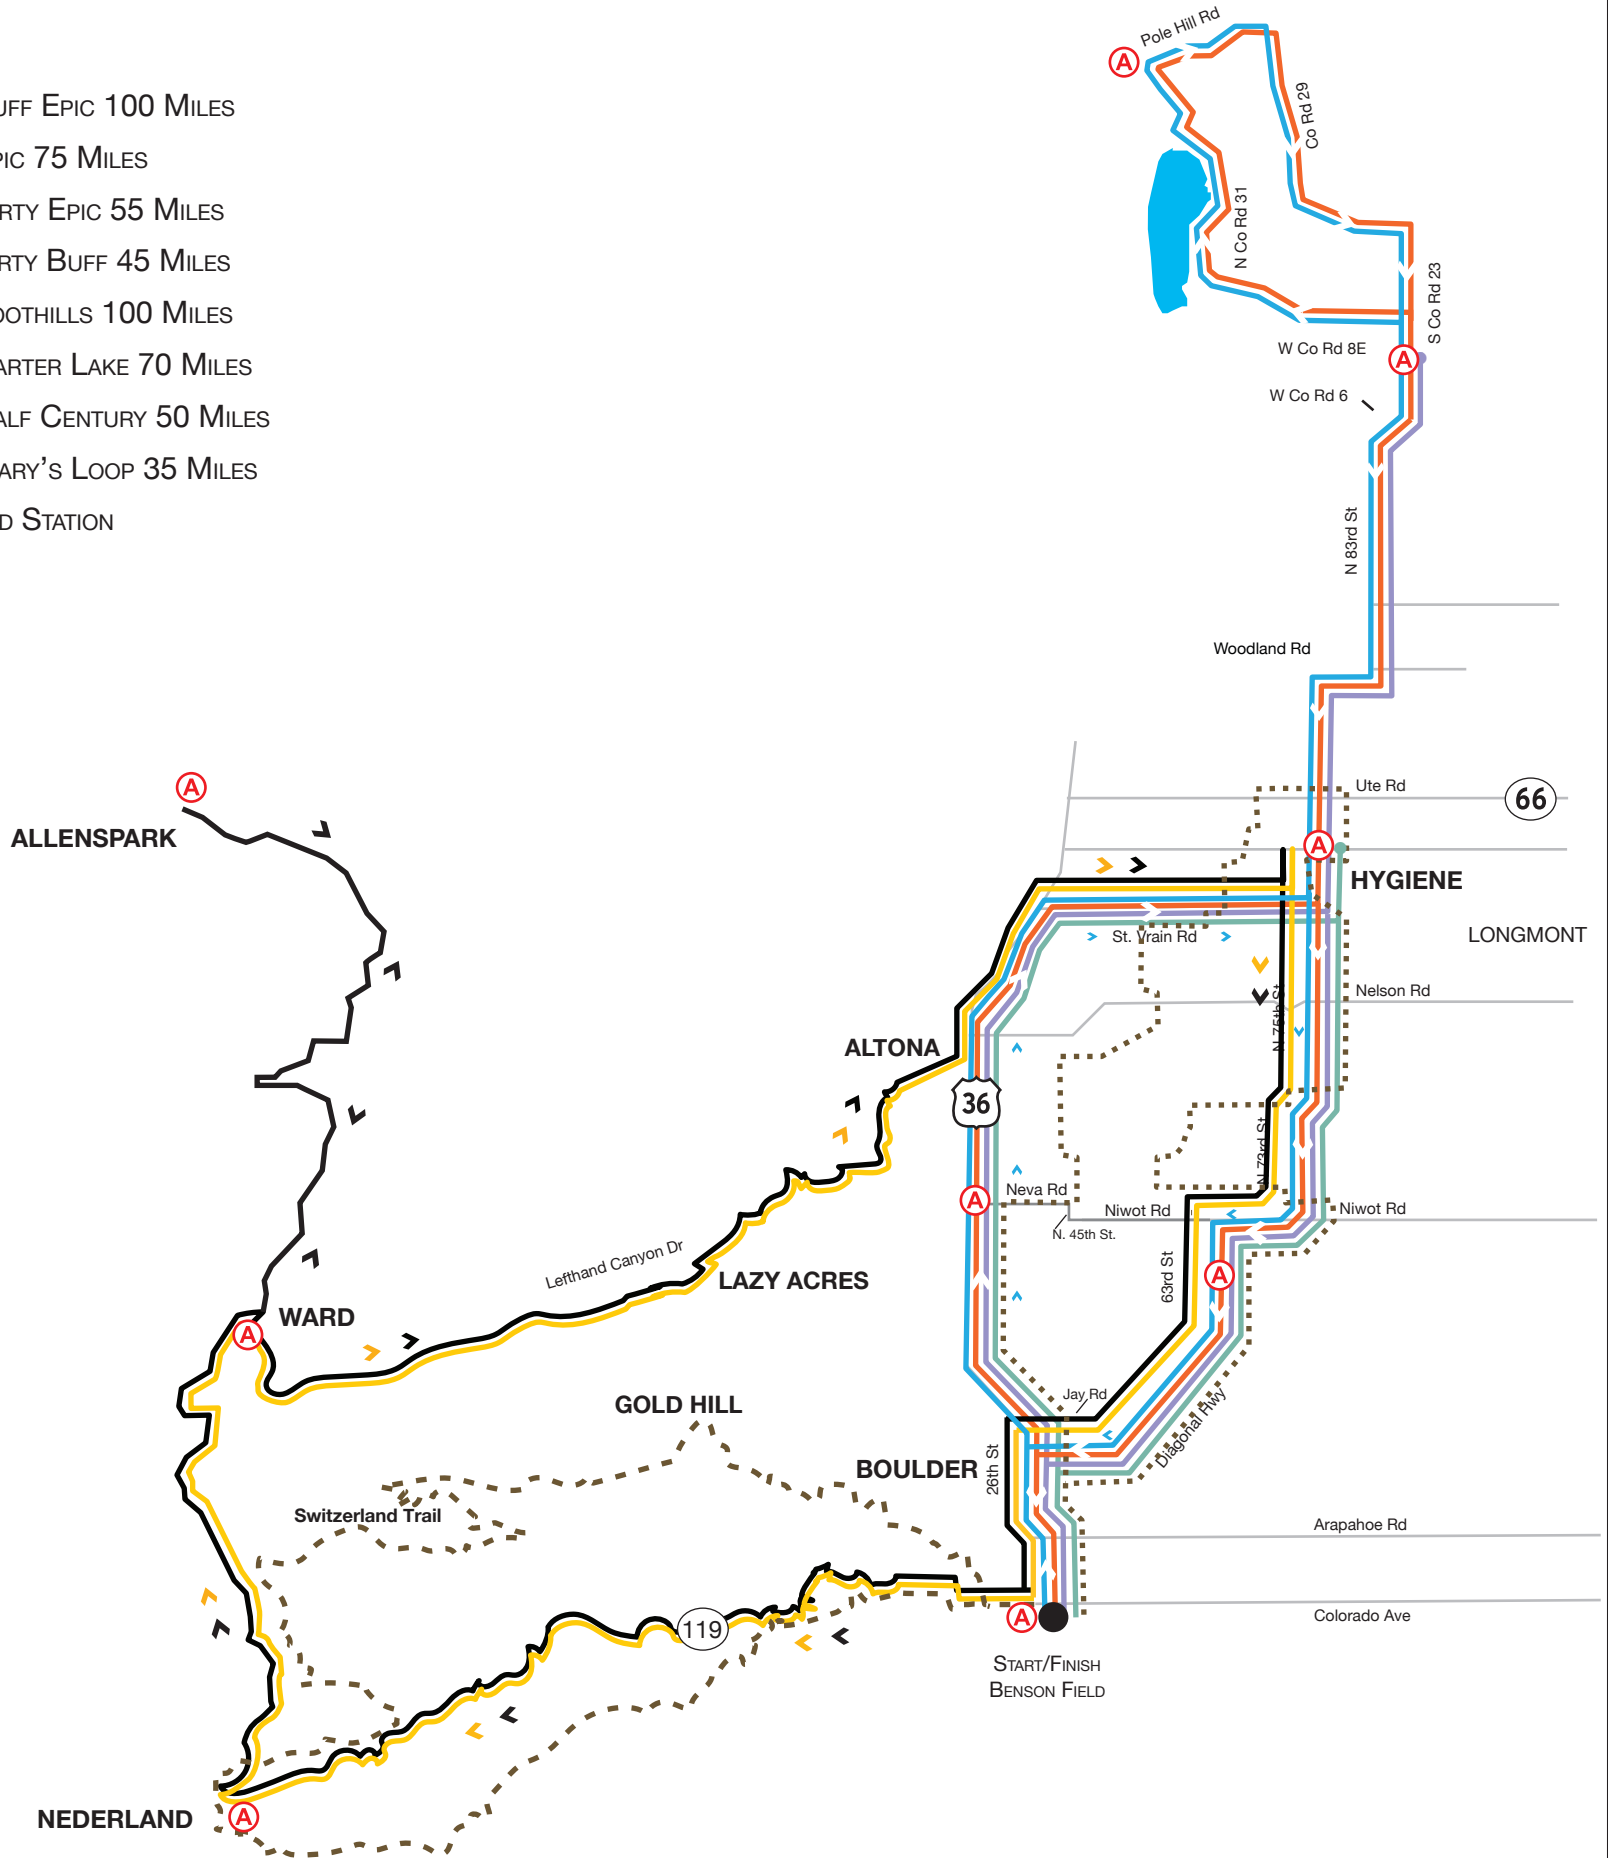

- BUFF EPIC 100 MILES
- EPIC 75 MILES
- - - DIRTY EPIC 55 MILES
- ..... DIRTY BUFF 45 MILES
- FOOTHILLS 100 MILES
- CARTER LAKE 70 MILES
- HALF CENTURY 50 MILES
- MARY'S LOOP 35 MILES
- Ⓐ AID STATION

TITLE SPONSOR