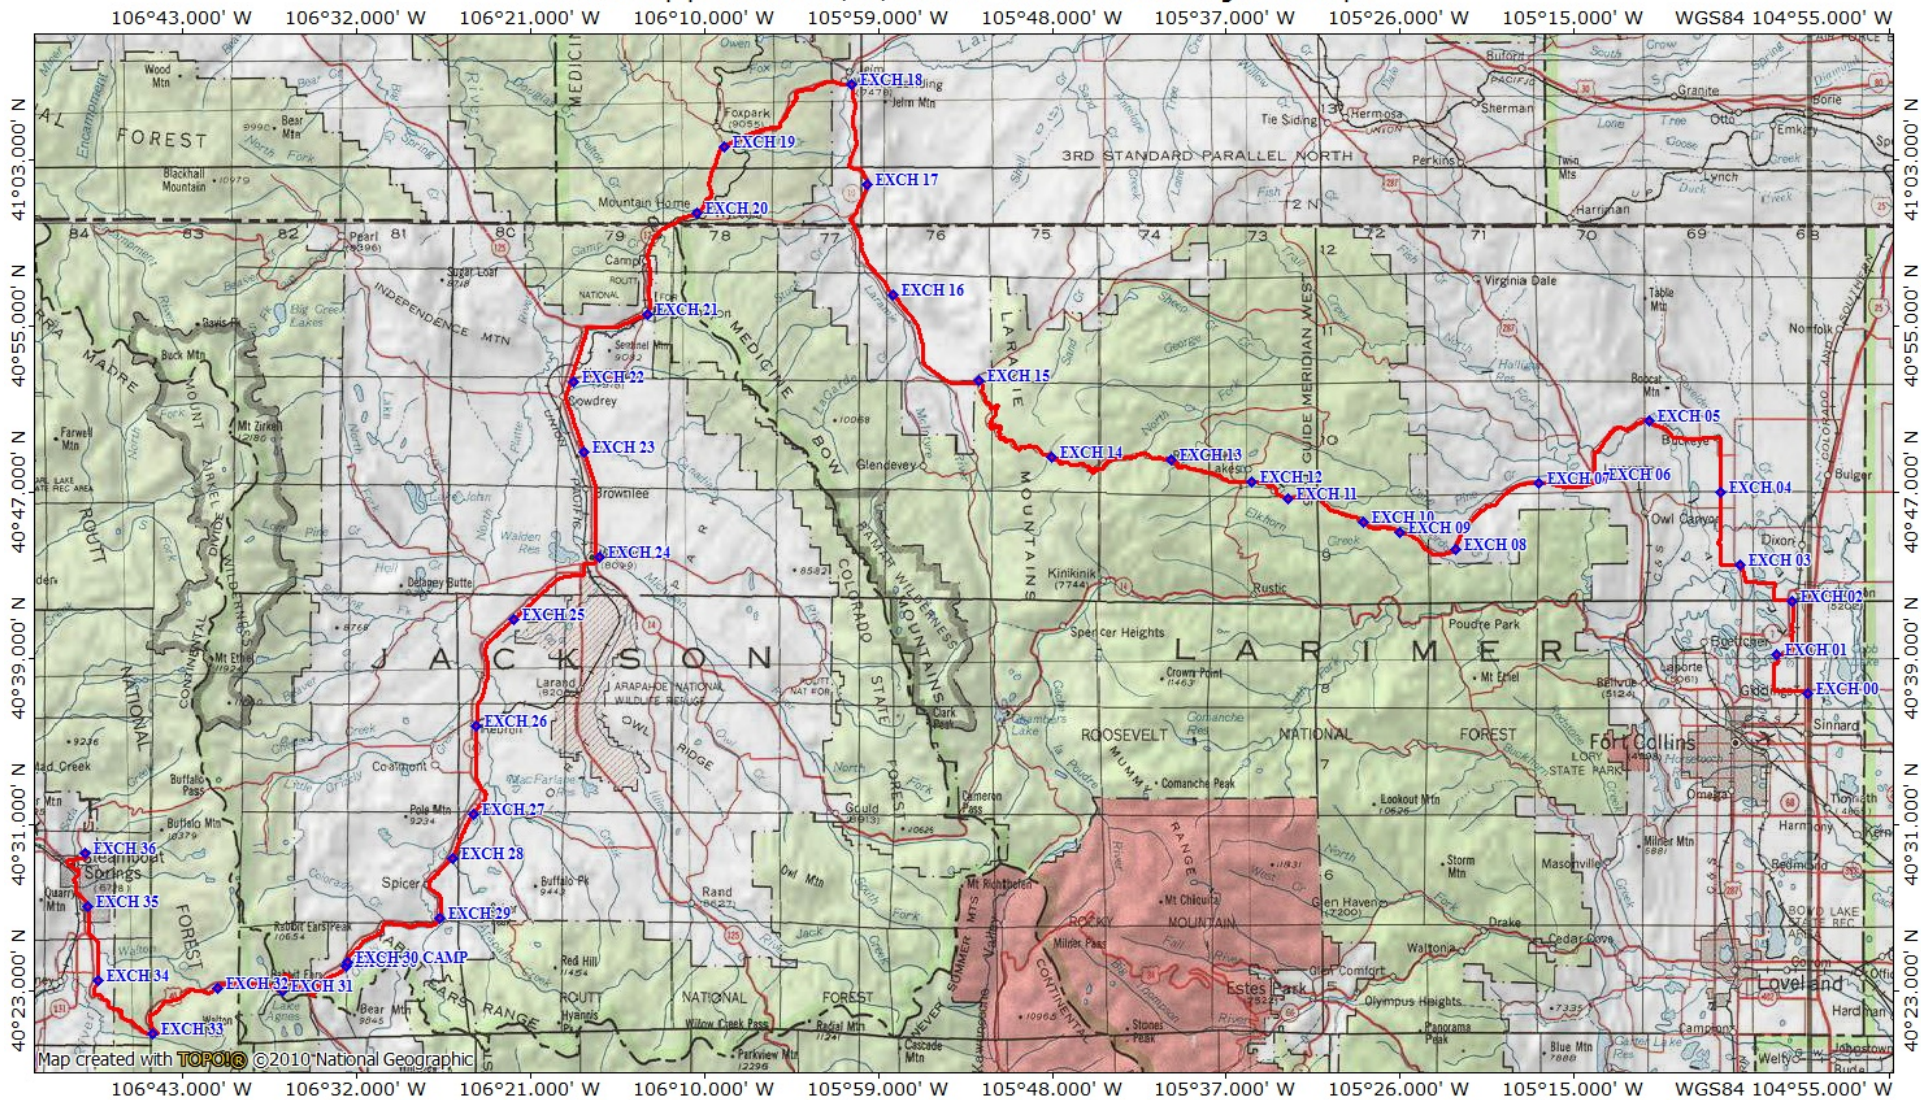

TOPO! map printed on 05/23/12 from "WWR Final Exchanges 2012.tpo"

TN MN
9 1/2°
05/23/12