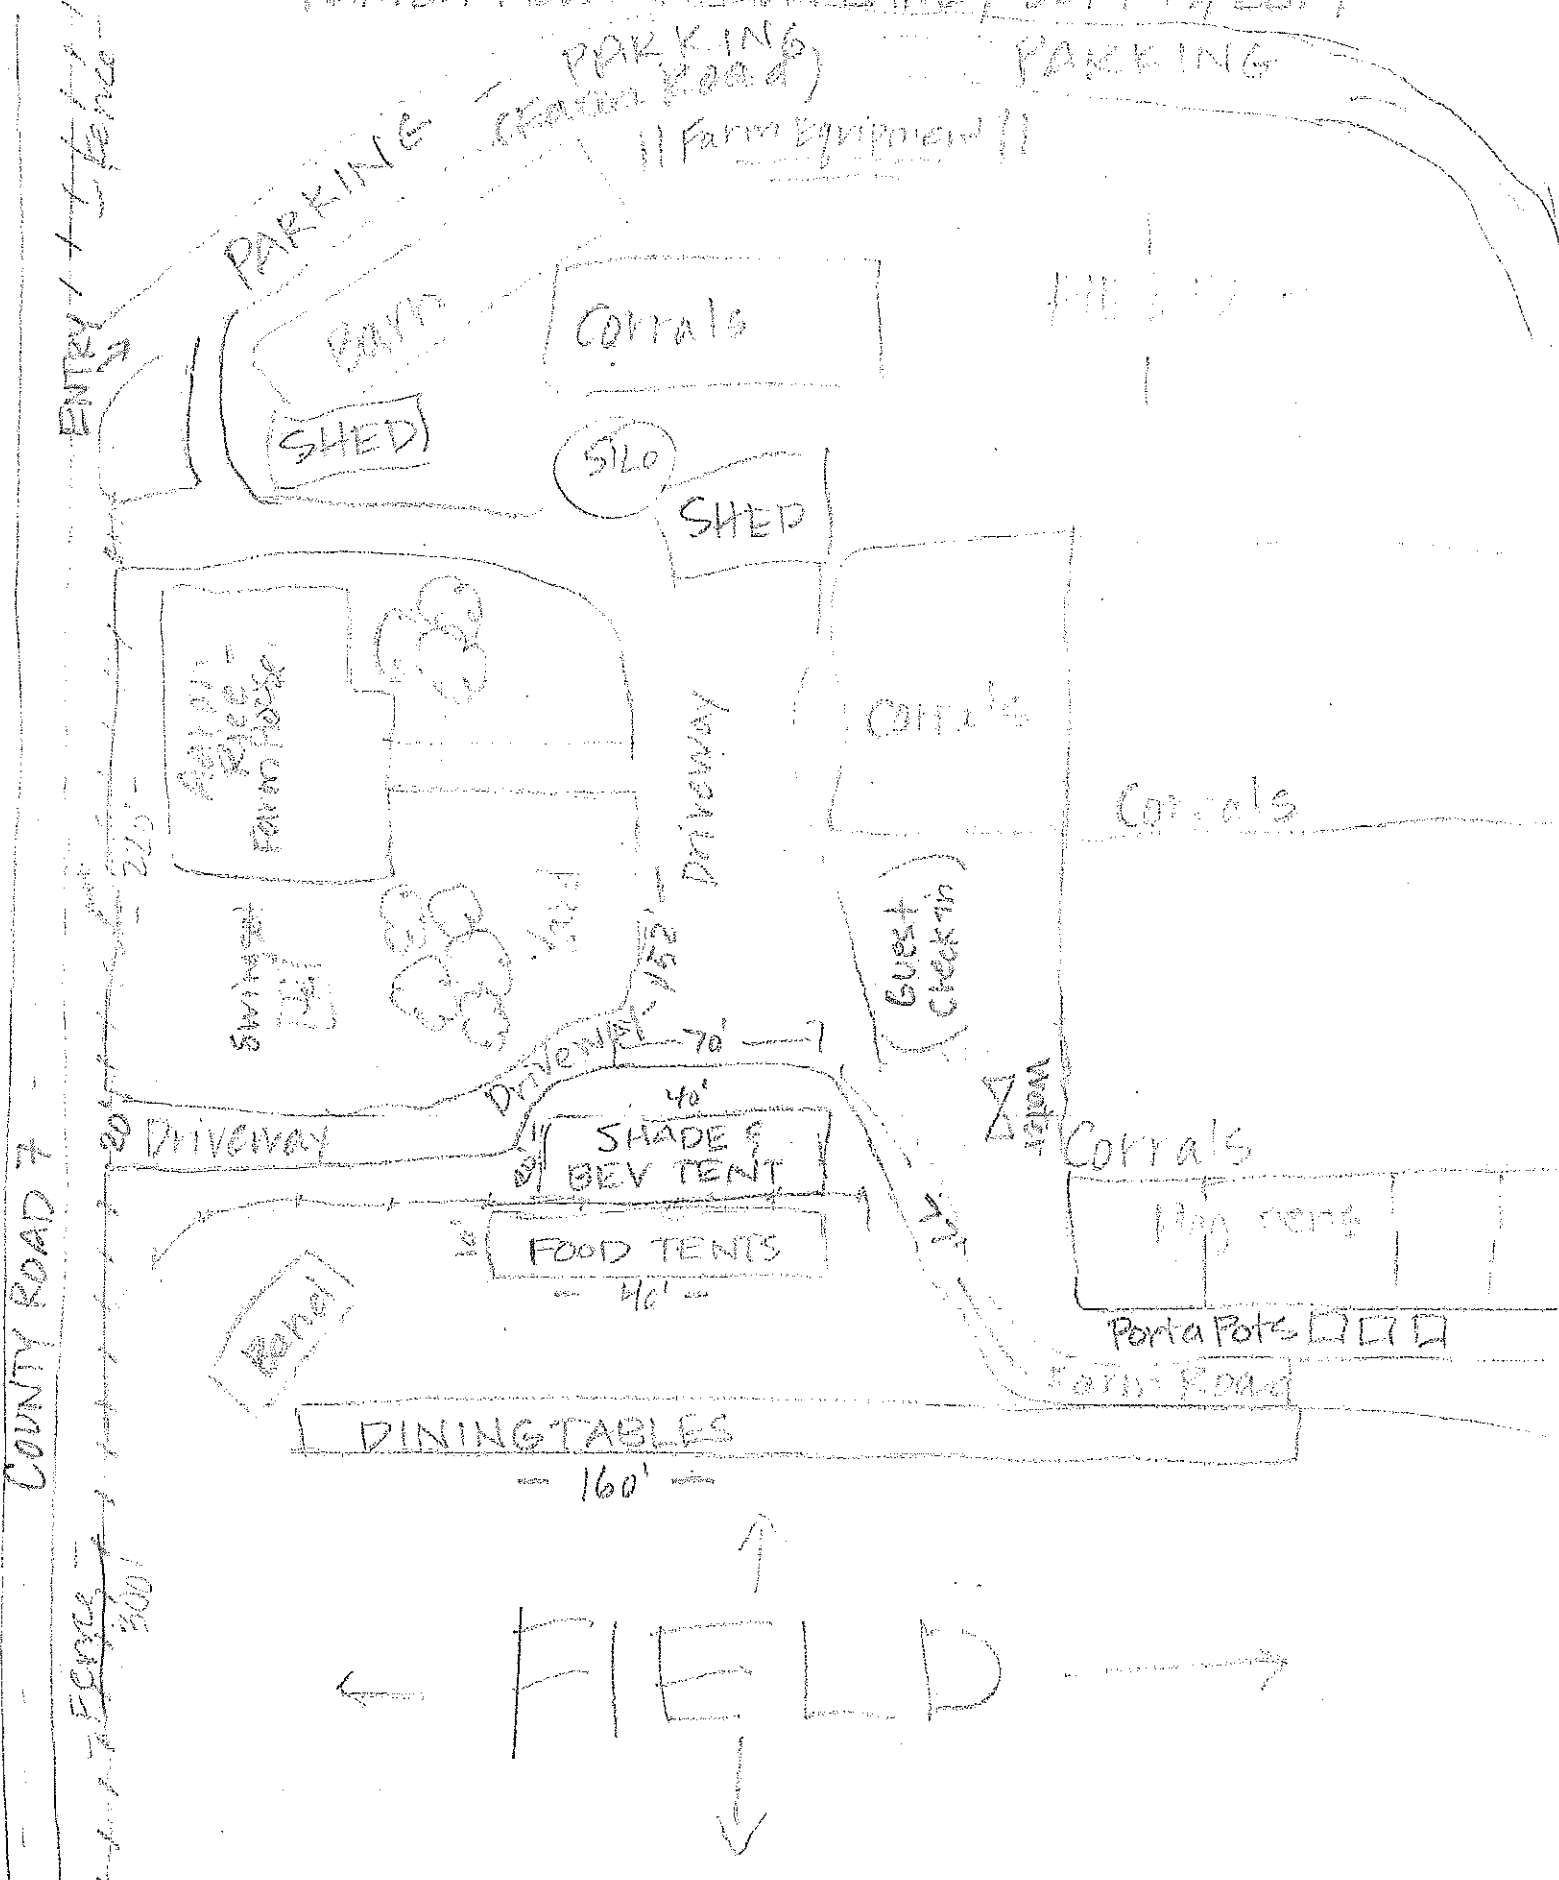

Poudre Valley Community Farms / Jodar Farms
 10428 North County Rd 7 Wellington, CO 80549
 HARVEST MOON SALMON BAKE, SEPT 15, 2019

POUDRE VALLEY COMMUNITY FARMS / JODAR FARM
10428 NORTH COUNTY ROAD 7 WELLINGTON, CO 80549
HARVEST MOON SALMON BAKE; SEPT. 15, 2019