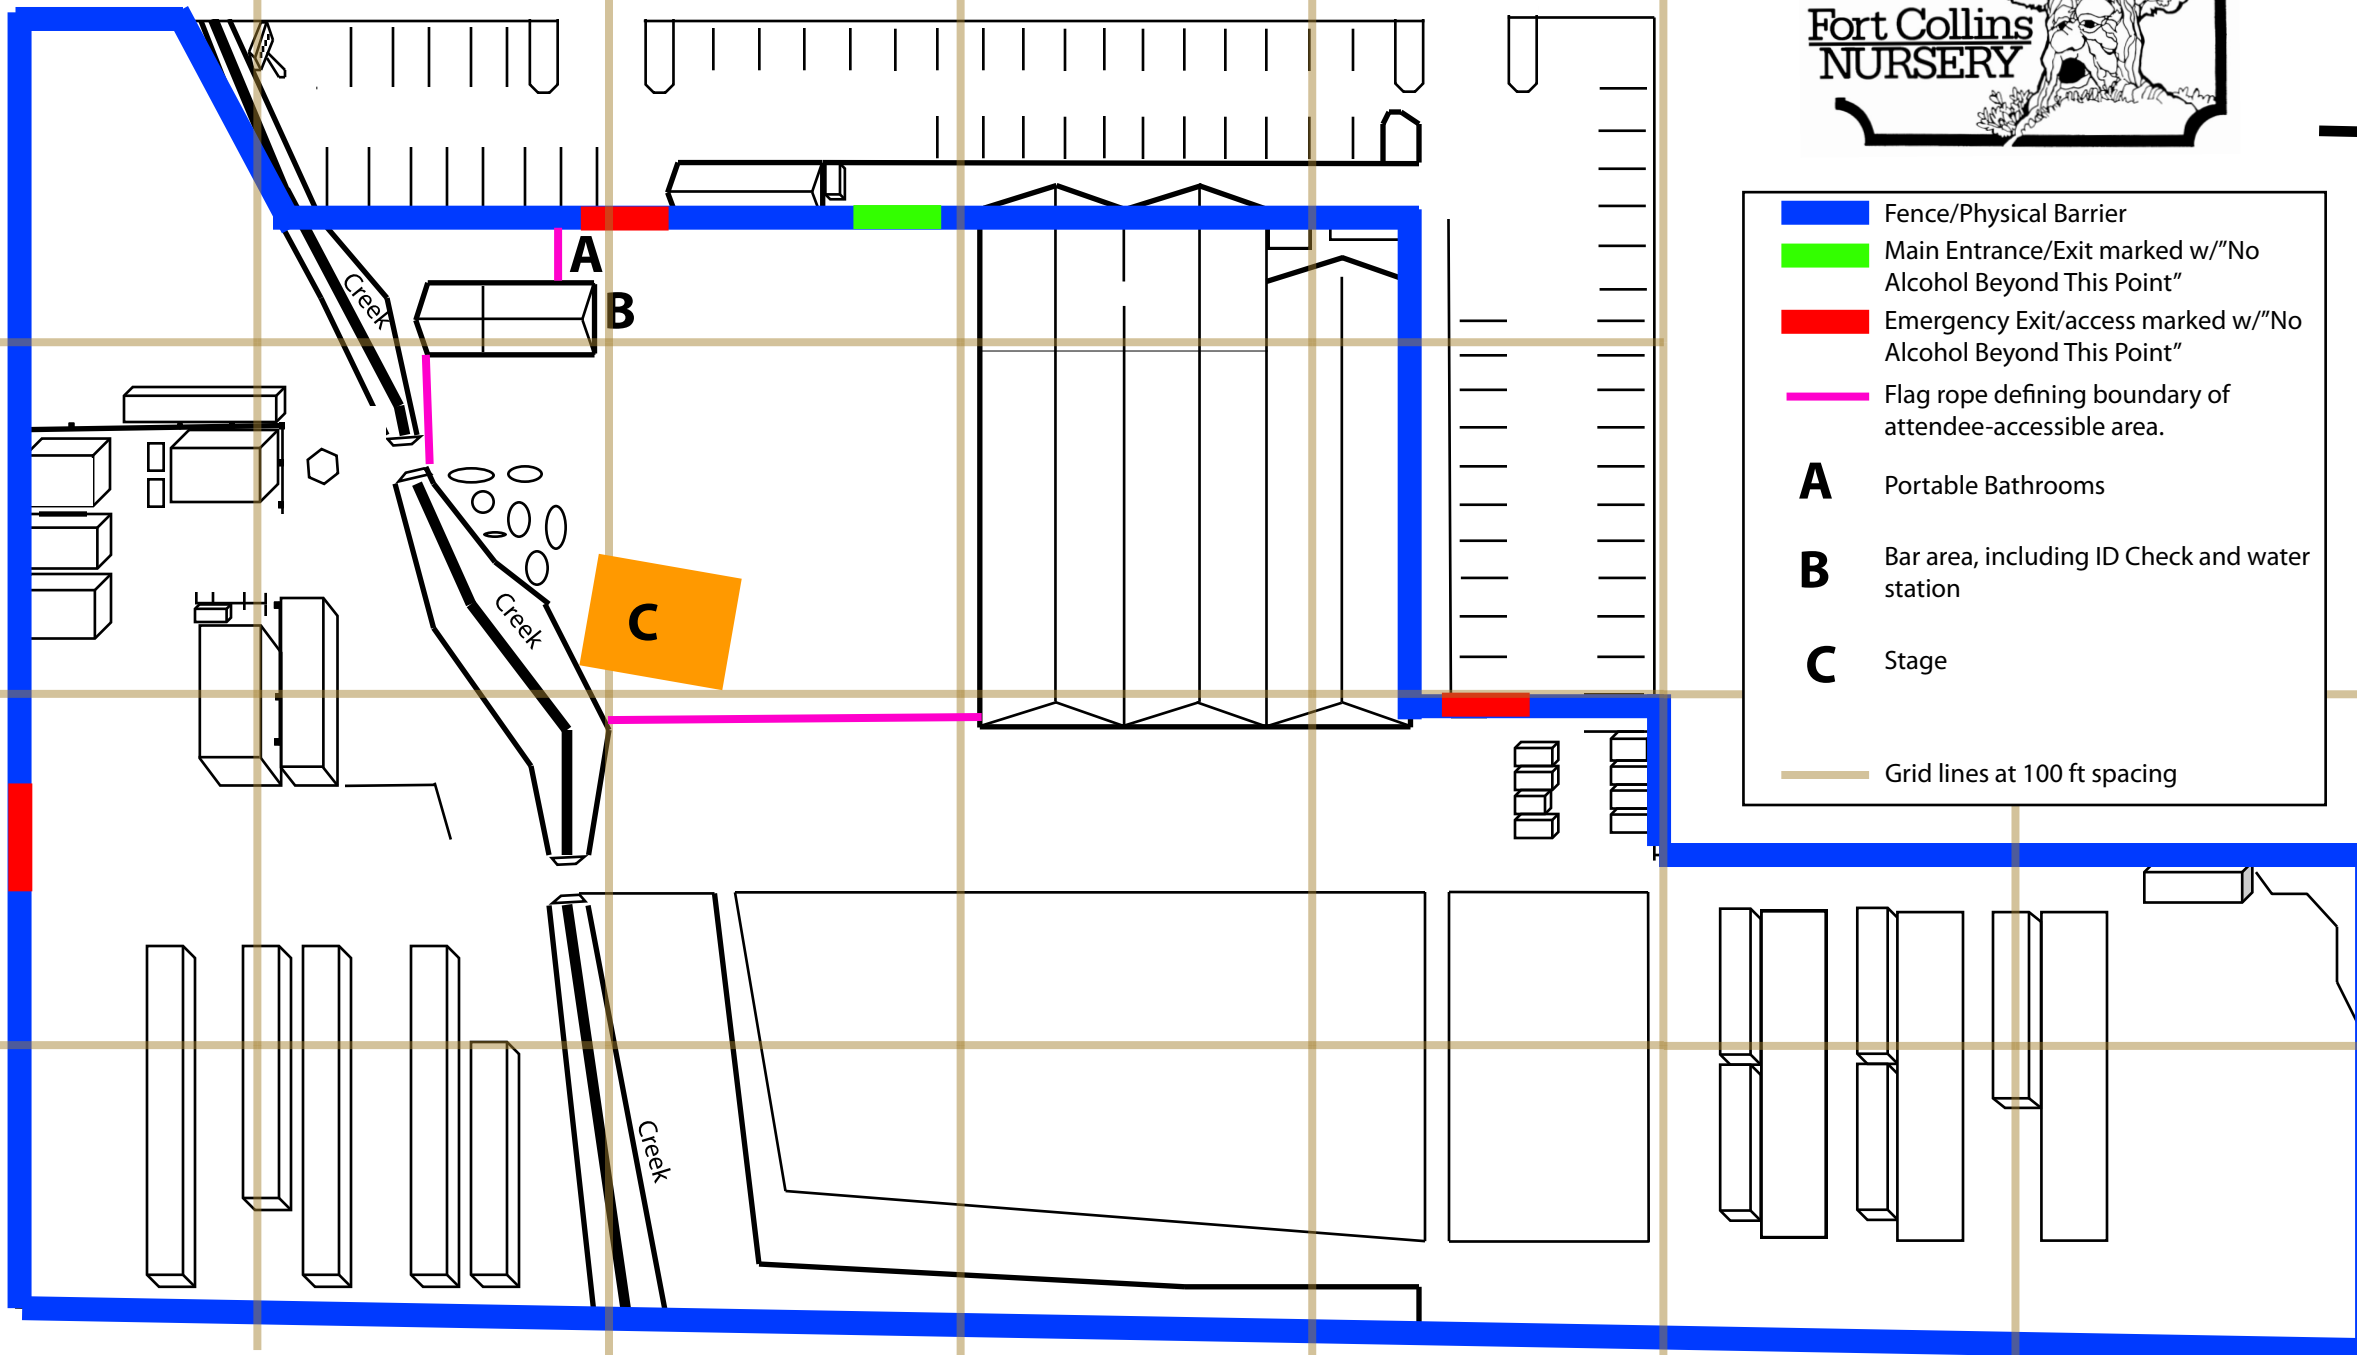

Hwy 14

Frontage Road

Map for Special Even Permit: 2121 E. Mulberry St. Fort Collins, CO 80524